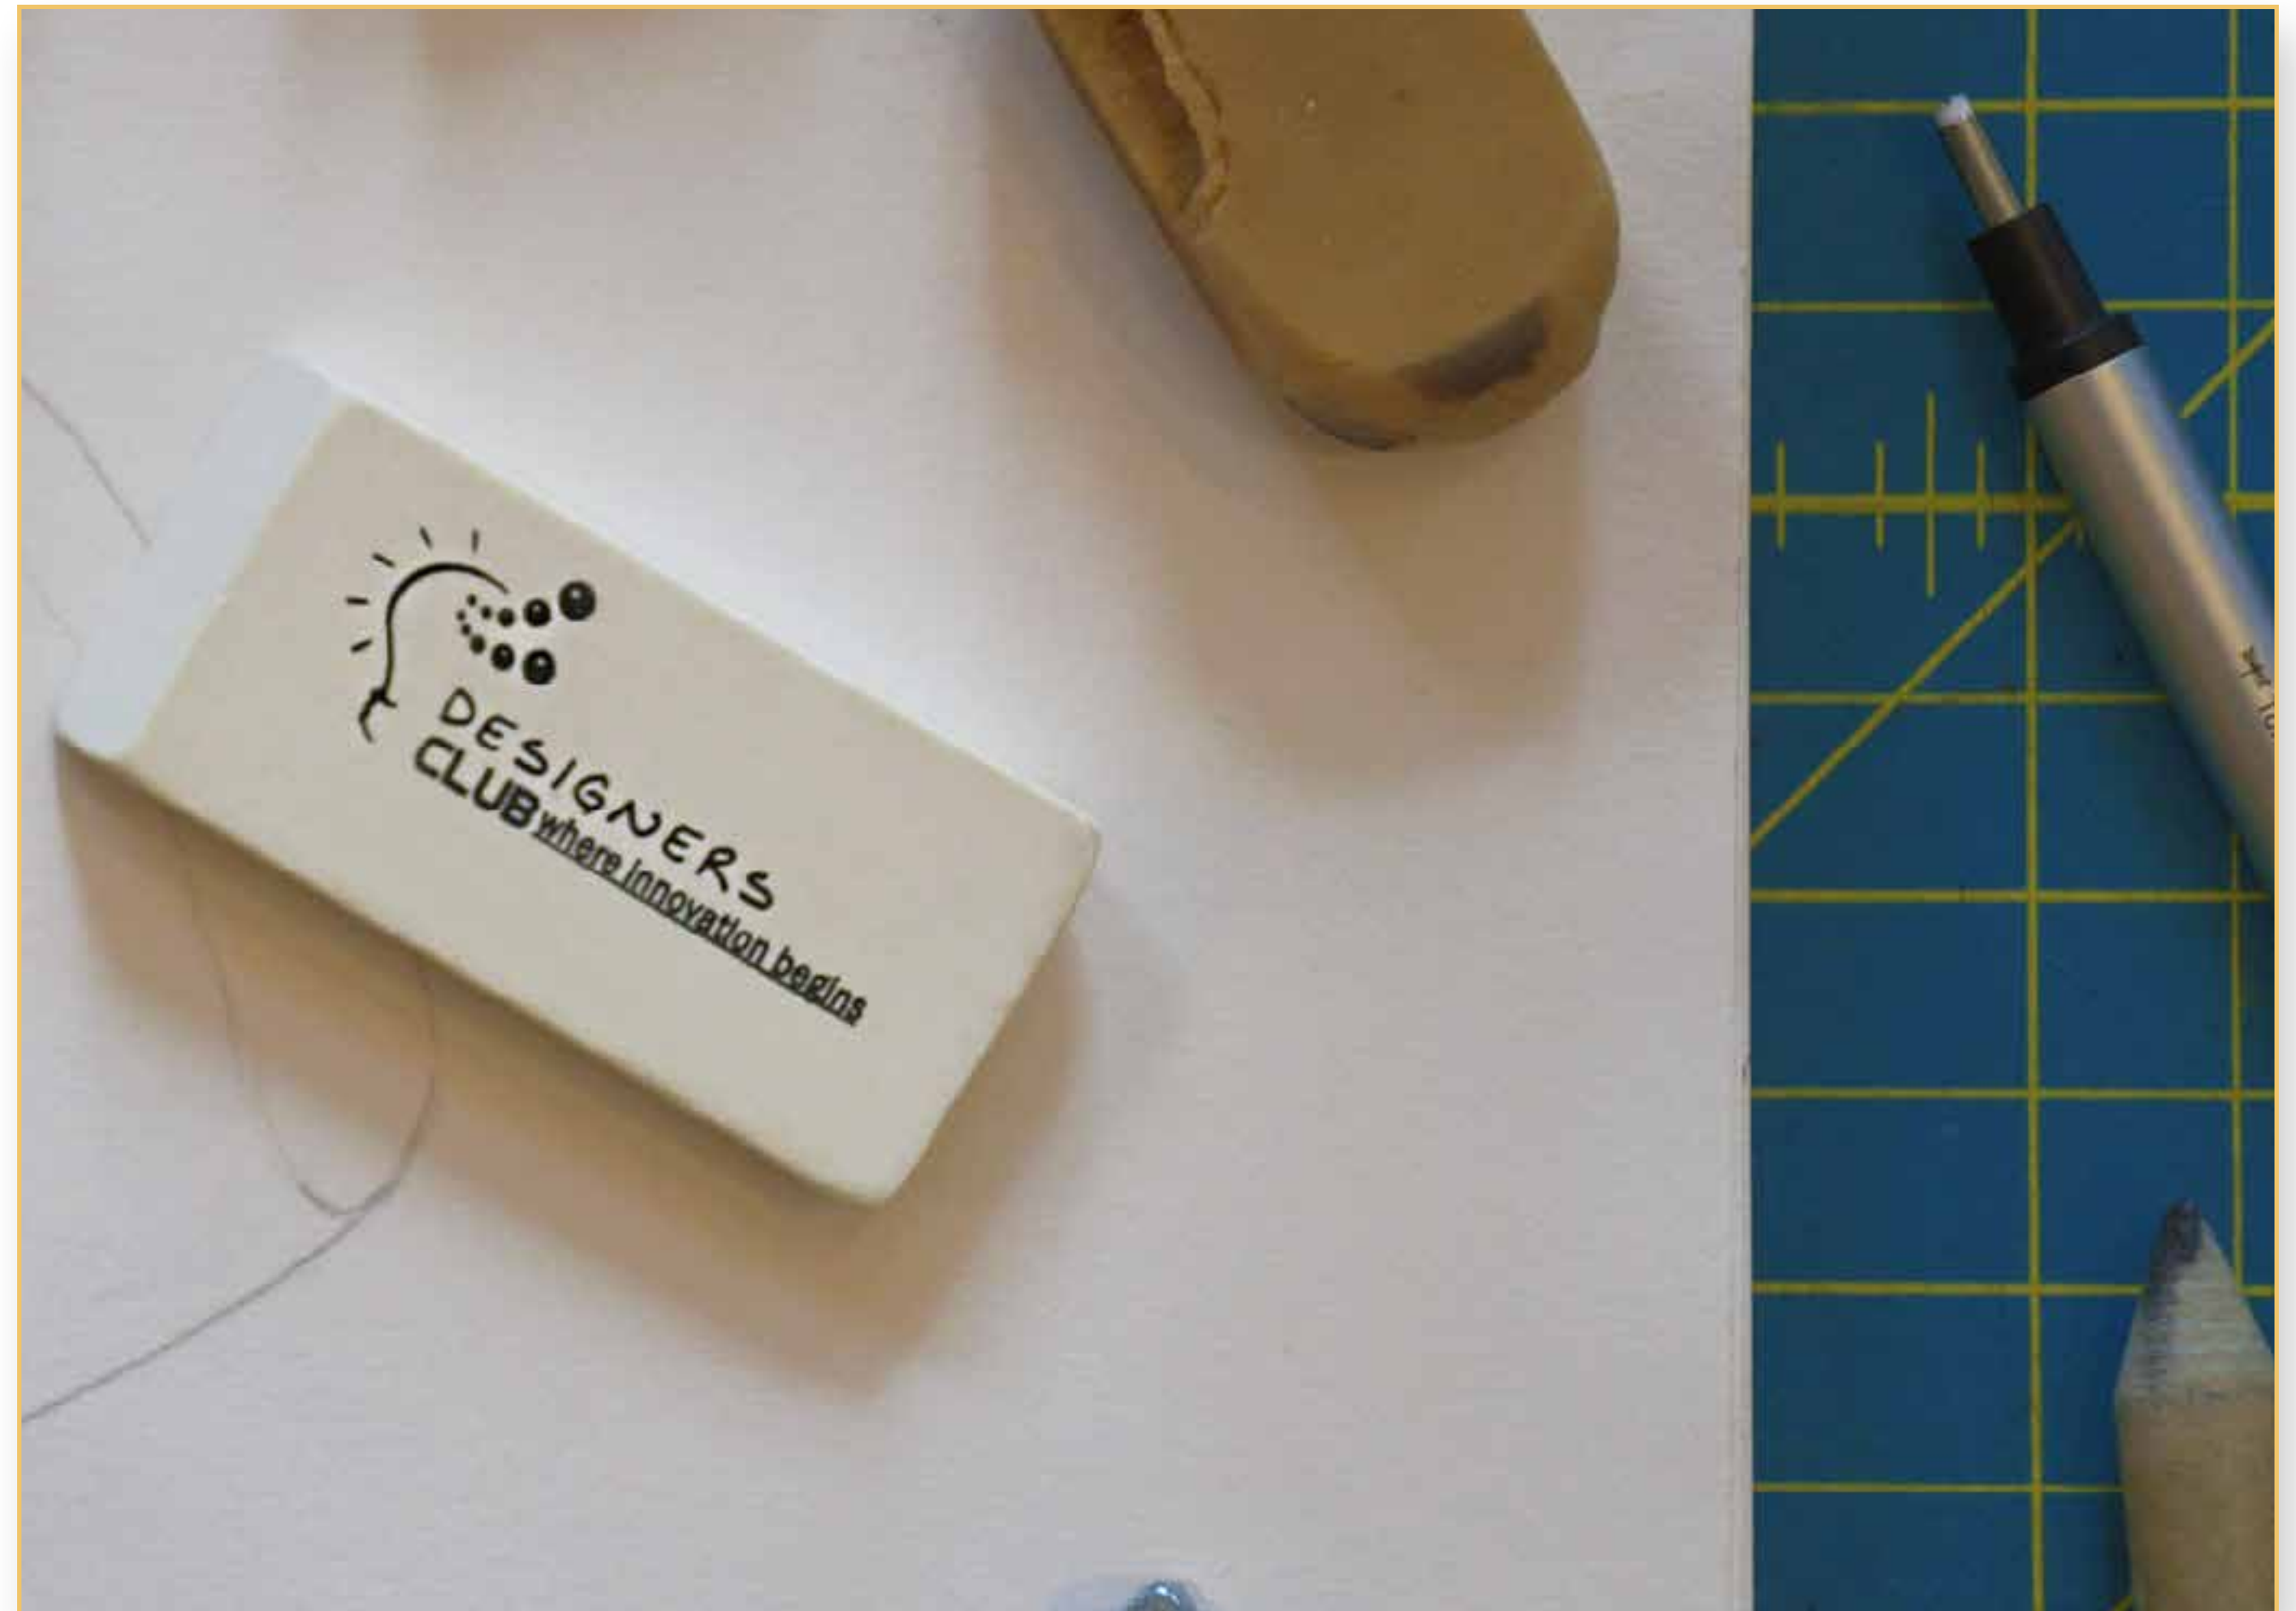

EL89

EL89

Eliminator Eraser

FEATURES

- High quality rubber for smudge-proof erasing
- Slanted ends for easy use

IMPRINT/CHARGES

- Price Includes: One color imprint
- Set-Up Charge: $50.00
- Reverse Side Imprint: $50.00 plus $0.30 run charge each
- Imprint Method: Screen printed

As Low As

$0.60