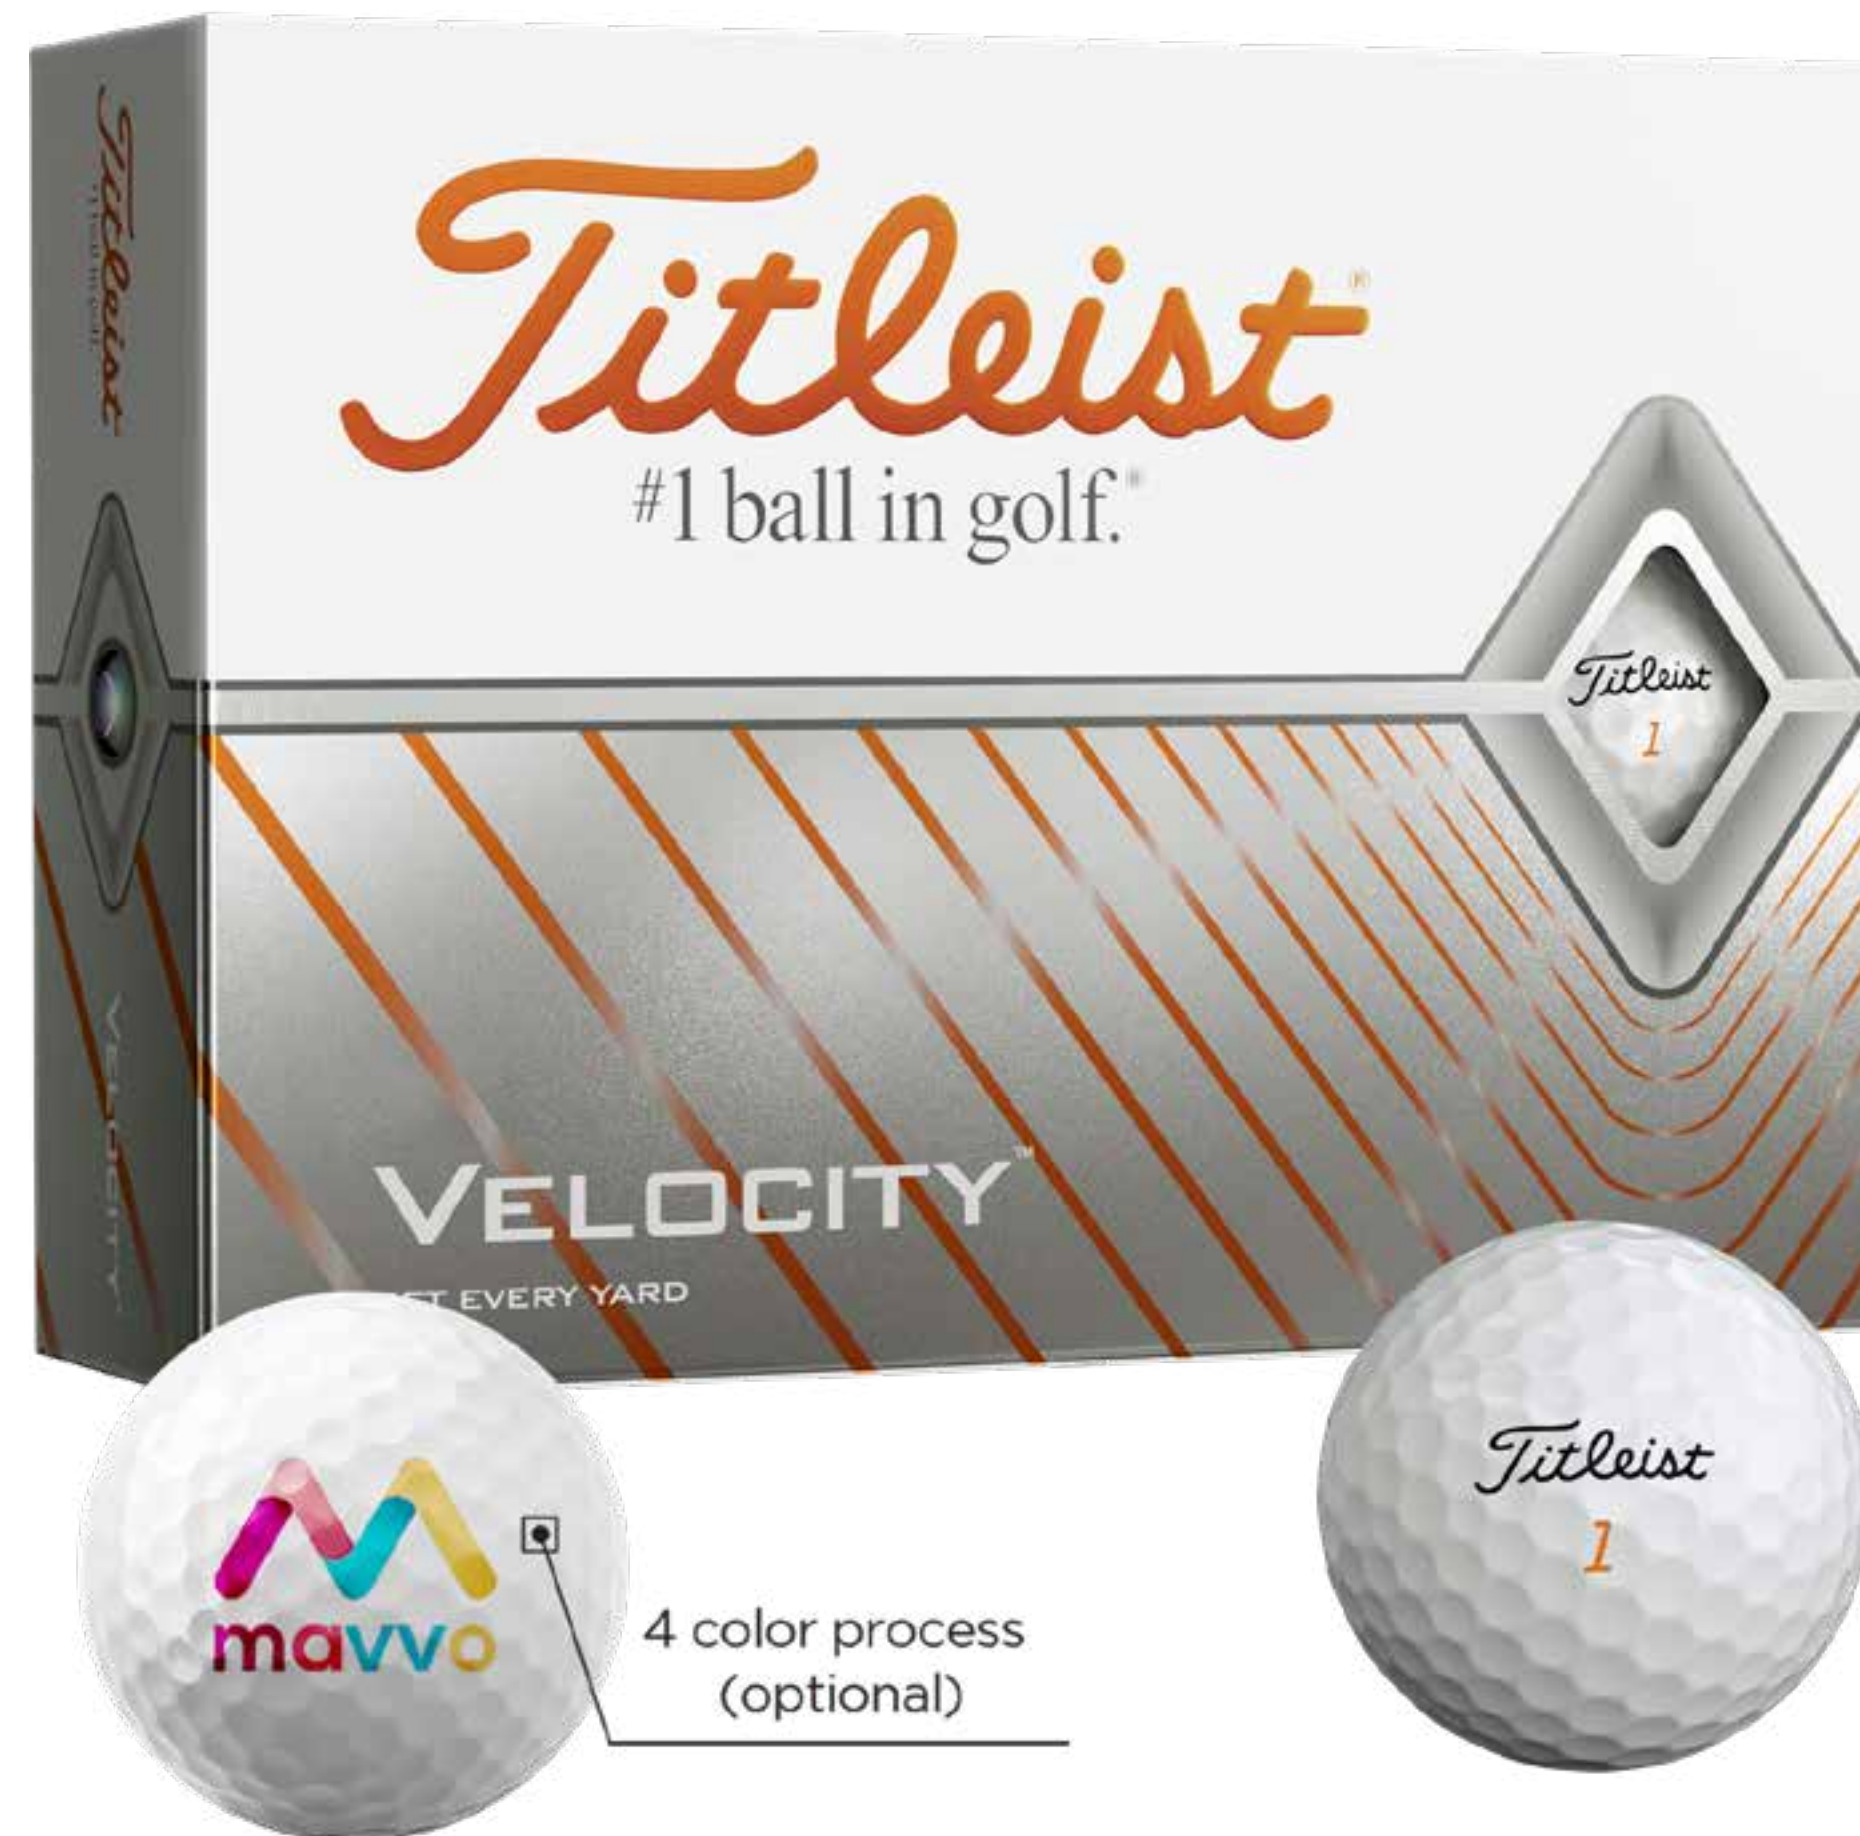

VELOCITY

VELOCITY

Titleist® Velocity™

FEATURES

- High velocity low spin LSX solid core technology
- NAZ2 ionomer cover blend
- Fast initial velocity for explosive distance

IMPRINT/CHARGES

- Imprint Method: Digital Direct to Product or Pad Printed
- Set-Up Charge: $50.00 1-4 colors or 4 color process. $100.00 1-4 Spot Colors if a metallic ink is requested; per pole
- Second Pole Imprint: Per dozen, 6-23 dz @ $3.50; 24-119 dz @ $3.00; 120 dz @ $2.50
- Multi-Color Run Charge: $0.30 per dozen 2-4 colors or 4 color process

As Low As

$52⁰⁰