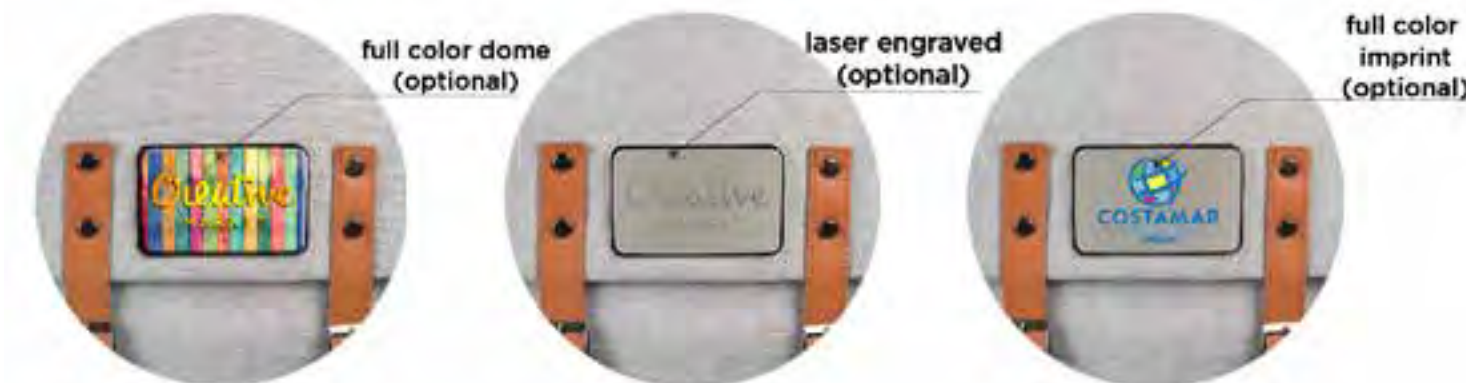

RAMBLERPACK

RAMBLERPACK

Rambler Backpack

FEATURES

- This backpack features a crosshatch fabric which is not only durable but also provides a clean and modern look
- The vegan leather bottom and side details enhance its urban look
- The interior features a spacious padded laptop compartment with room for a 15" laptop and an extra zip pocket

IMPRINT/CHARGES

- Price Includes: Laser Engrave, Full Color Print or Full Color Dome
- Set-Up Charge: $50.00
- Personalization (i.e. Variable Data): $1.25 ea

As Low As
$50⁰⁰