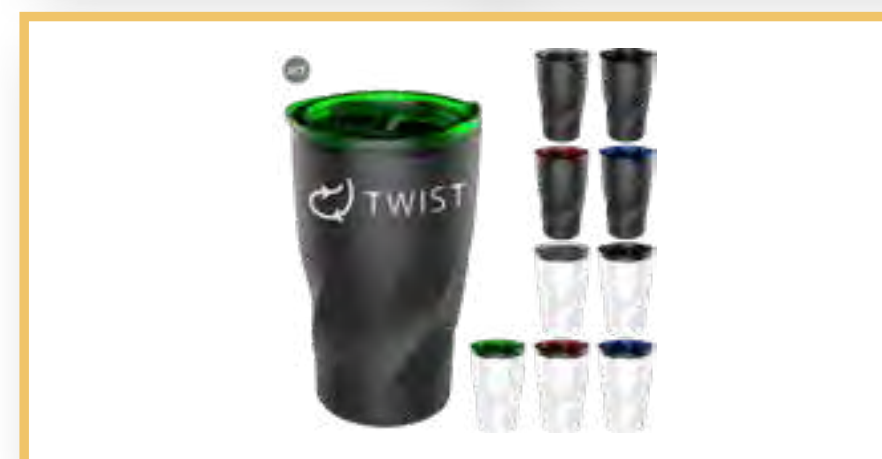

TWIST

TWIST

14 Oz Stainless Tumbler With Polypropylene Liner

FEATURES

- This tumbler has a sleek design that sets it apart from the standard look
- The twisted design makes it easy to grip and carry
- This tumbler is the perfect fit for most single serve coffee brewing systems

IMPRINT/CHARGES

- Price Includes: One color imprint
- Set-Up Charge: $50.00
- Laser Engraving: $1.00 ea. per location

As Low As
$730